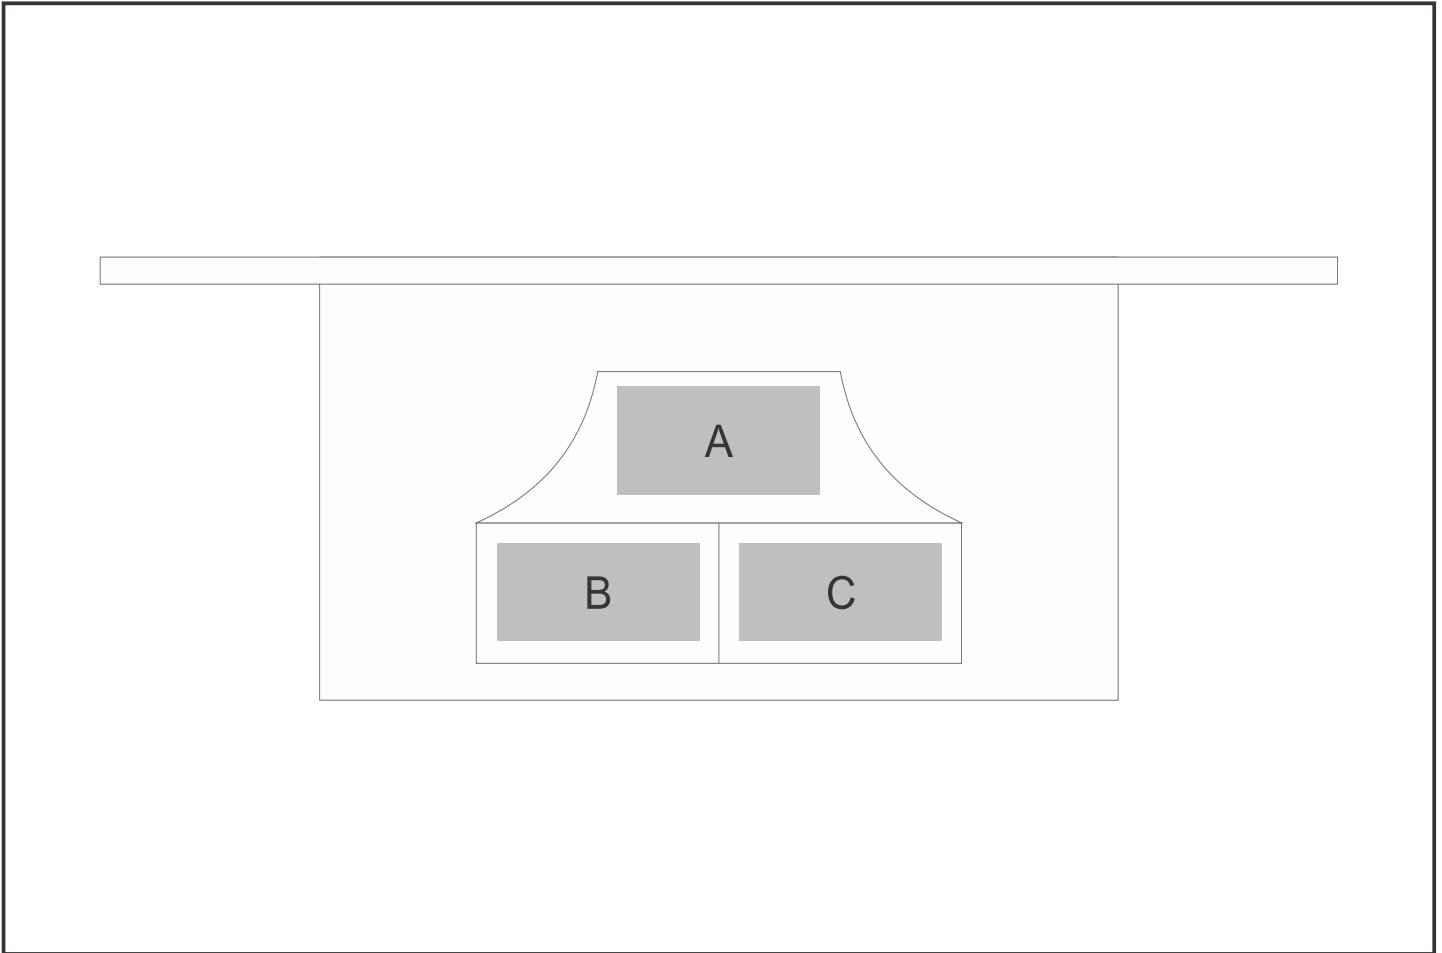

### Need to know:

- Includes 1-Colour, 1-Position Screen Print (setup fee applies)

### Branding Options:

Position	Branding Method (Branding Code)	No. of Colours	Dimension
A	Digital Transfer Clothing A6 (DTC-A6)	1 Colour	148mm wide x 100mm high
A	Digital Transfer Clothing A5 (DTC-A5)	Full Colour	200mm wide x 100mm high
A	Silicone (STP-A)	N/A	30mm wide x 30mm high
A	Silicone (STP-B)	N/A	50mm wide x 50mm high
A	Silicone (STP-C)	N/A	80mm wide x 80mm high
A	Silicone (STP-D)	N/A	120mm wide x 40mm high

B	Digital Transfer Clothing A6 (DTC-A6)	1 Colour	148mm wide x 90mm high
B	Digital Transfer Clothing A5 (DTC-A5)	Full Colour	200mm wide x 90mm high
B	Embroidery (EMB-A)	N/A	50mm wide x 50mm high

B	Screen Print (SA)	1 Colour	160mm wide x 70mm high
B	Silicone (STP-A)	N/A	30mm wide x 30mm high
B	Silicone (STP-B)	N/A	50mm wide x 50mm high
B	Silicone (STP-C)	N/A	80mm wide x 70mm high
B	Silicone (STP-D)	N/A	120mm wide x 40mm high

C	Digital Transfer Clothing A6 (DTC-A6)	1 Colour	148mm wide x 90mm high
C	Digital Transfer Clothing A5 (DTC-A5)	Full Colour	200mm wide x 90mm high
C	Embroidery (EMB-A)	N/A	50mm wide x 50mm high
C	Screen Print (SA)	1 Colour	160mm wide x 70mm high
C	Silicone (STP-A)	N/A	30mm wide x 30mm high
C	Silicone (STP-B)	N/A	50mm wide x 50mm high
C	Silicone (STP-C)	N/A	80mm wide x 70mm high
C	Silicone (STP-D)	N/A	120mm wide x 40mm high